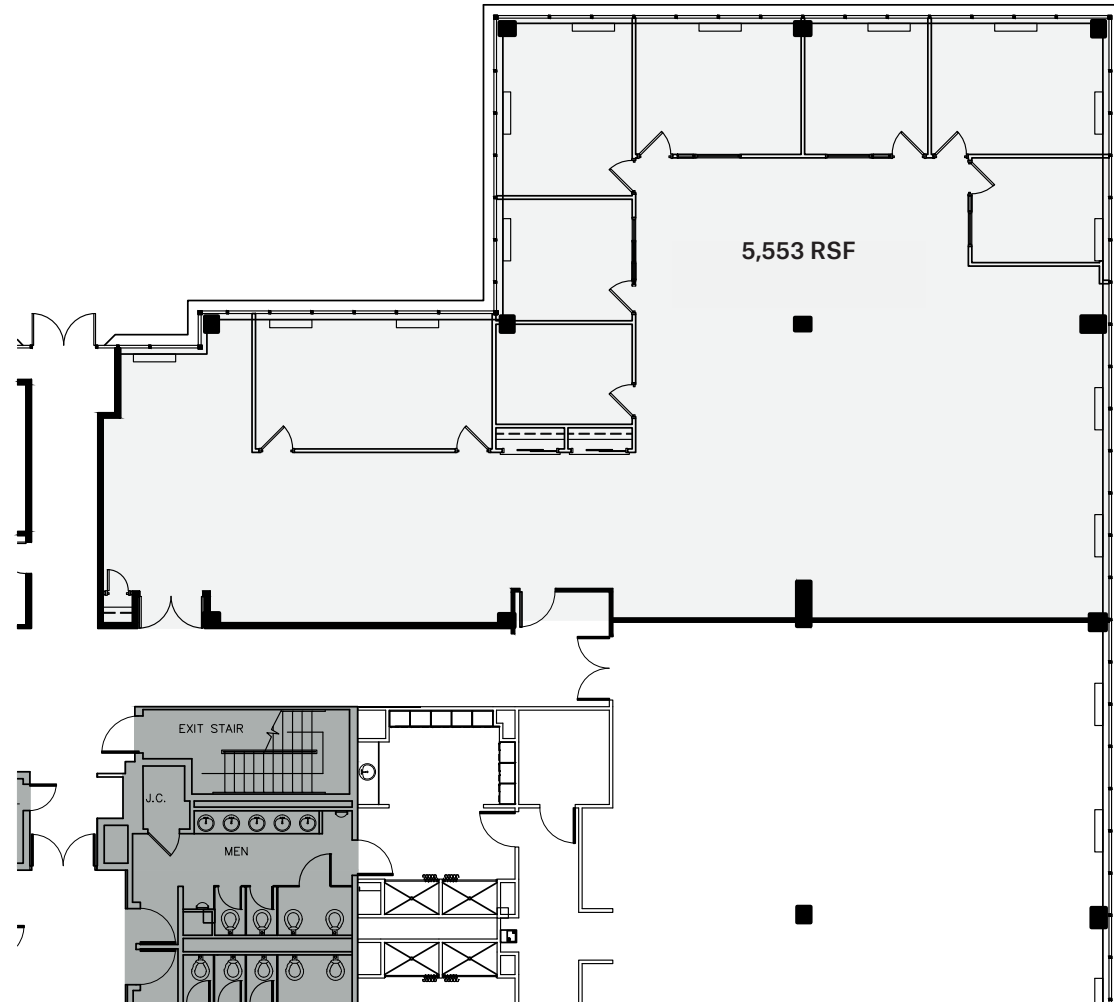

Kingsbrook

3 International Drive
Rye Brook, NY

kingsbrookofficepark.com

Partial 1st Floor 5,553 RSF

Key Details

- Ready-Built Space
- Seven (7) Offices (Glass Panel Front)
- Conference Room
- Nine (9) Foot Finished Ceilings