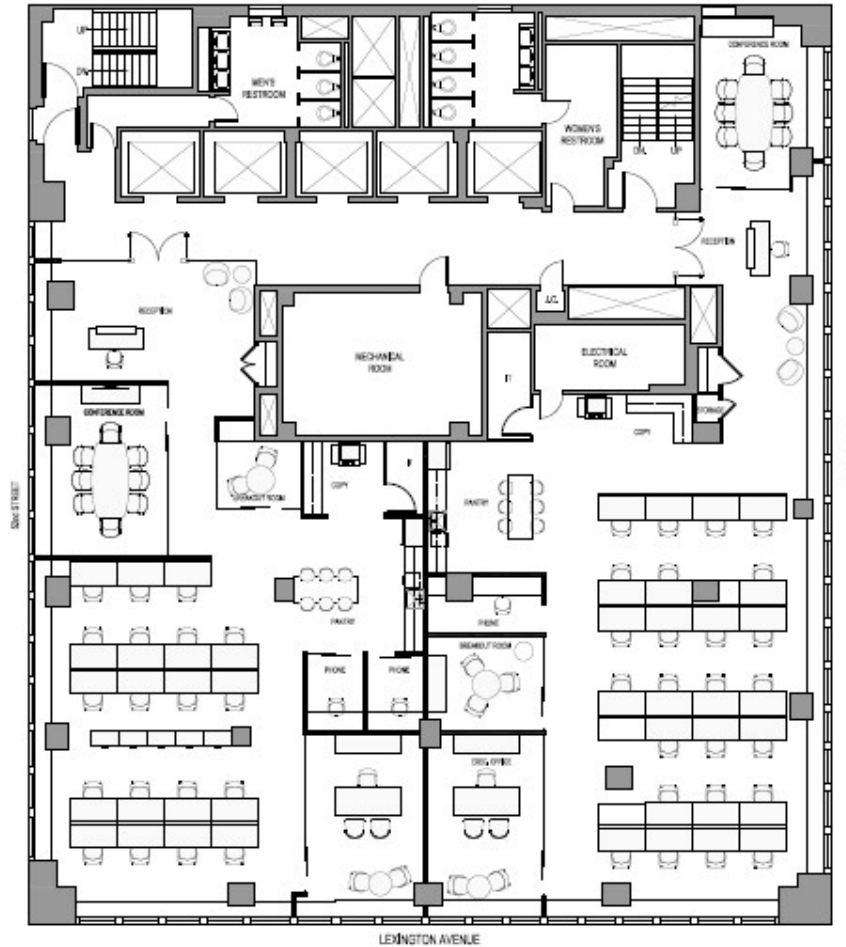

575 Lexington Avenue

24th Floor - Testfit - 9

01.17.2018

High-end Creative Prebuilts Underway