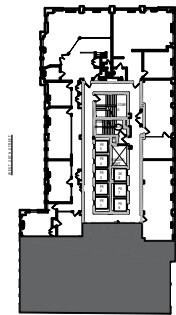

GEORGE COMFORT & SONS, INC.

Commercial Real Estate Since 1919

WEST 38TH STREET

KEY PLAN

NORTH

SUITE 1410

307 WEST 38TH ST, NEW YORK, NY, 10018