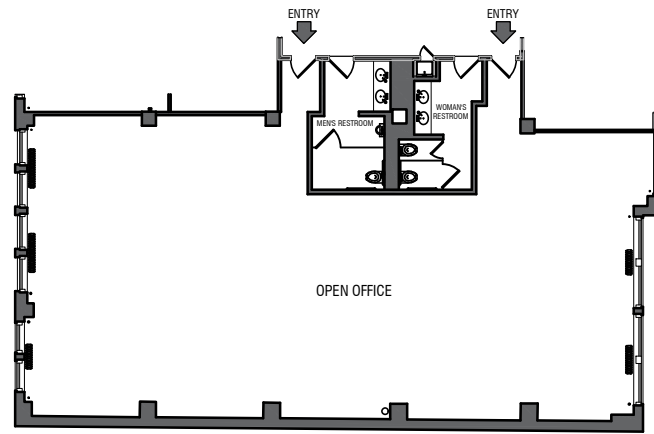

GEORGE COMFORT & SONS, INC.

Commercial Real Estate Since 1919

WEST 38TH STREET

KEY PLAN

NORTH

SUITE 1410

307 WEST 38TH ST, NEW YORK, NY, 10018